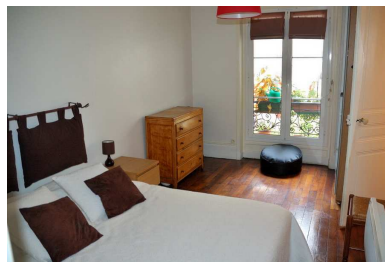

Lauriston

Up to 2 Persons:

*1 – **Champs Elysée 1** : Studio – 60 m² From 200 € / night
Métro: ligne 1/9: Franklin Roosevelt

* 2 – **Friedland** : Studio – 33 m² From 170 € / night
Métro ligne 1: George V

* 3 – **Mac Mahon** : Studio – 27 m² From 115 € / night
Métro lignes 1,2,6 / RER A : Charles de Gaulle Etoile

* 4 - **Poncelet** : Studio – 30 m² From 120 € / night
Métro ligne 2: Ternes

* 5 - **Bristol**: Apartment 1 Bedroom– 50 m², From 280 € / night
Métro ligne 9,13: Miromesnil

Up to 4 Persons:

* 6 – **Lauriston**: Apartment 1 Bedroom – 38 m² From 145 € / night
Métro ligne 6: Boissière