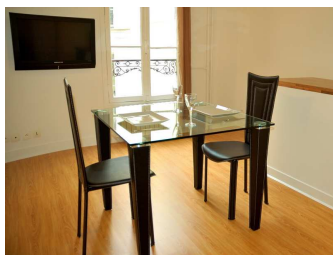

Mac Mahon

Up to 2 Persons:

*1 – **Champs Elysée 1** : Studio – 60 m² From 200 € / night
Métro: ligne 1/9: Franklin Roosevelt

* 2 – **Friedland** : Studio – 33 m² From 170 € / night
Métro ligne 1: George V

* 3 – **Mac Mahon** : Studio – 27 m² From 115 € / night
Métro lignes 1,2,6 / RER A : Charles de Gaulle Etoile

* 4 - **Poncelet** : Studio – 30 m² From 120 € / night
Métro ligne 2: Ternes

* 5 - **Bristol**: Apartment 1 Bedroom– 50 m², From 280 € / night
Métro ligne 9,13: Miromesnil

Up to 4 Persons:

* 6 – **Lauriston**: Apartment 1 Bedroom – 38 m² From 145 € / night
Métro ligne 6: Boissière