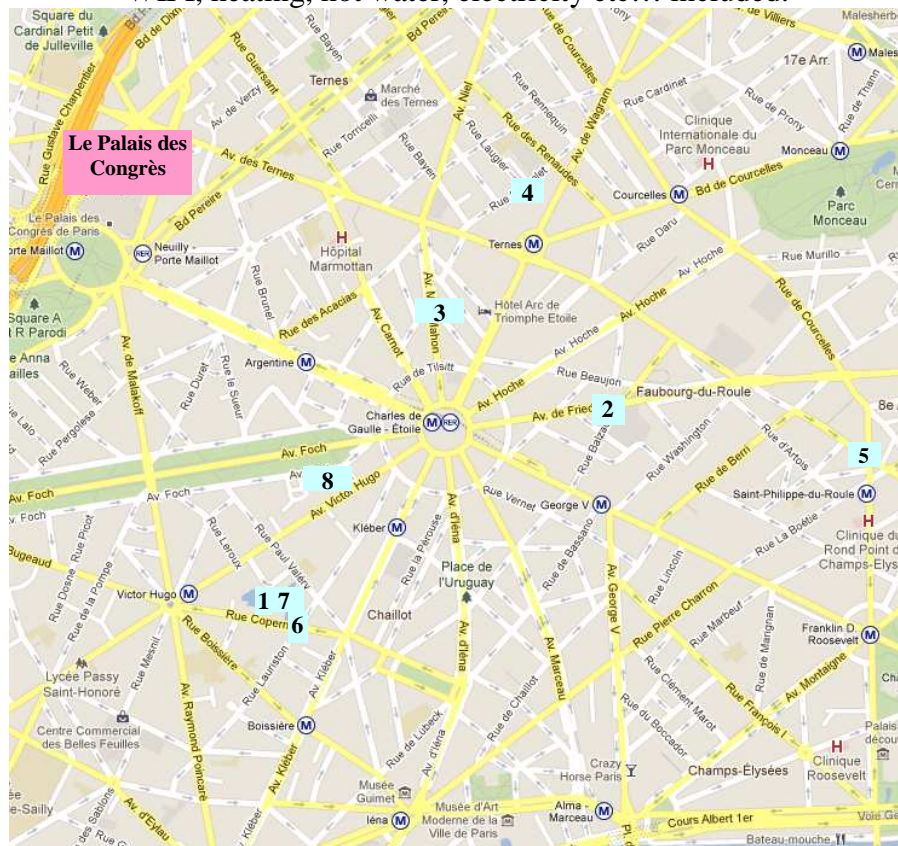

Minimum stay 3 nights

All apartments are equipped with linen, towels, kitchen facilities.
WIFI, heating, hot water, electricity etc... included.